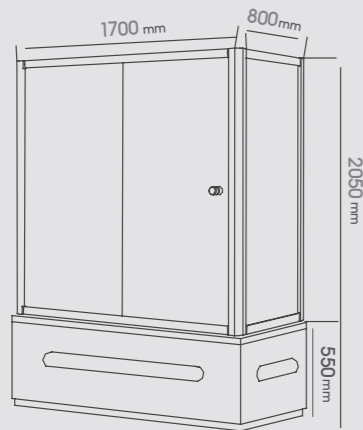

# MODEL 1290

Size: 1200 \* 900 \* 140mm

# MODEL 9090

Size: 900 \* 900 \* 150mm

## MODEL 8070S

Size: 800/700 \* 800/700 \* 280mm

## MODEL 9091

Size: 900 \* 900 \* 280mm

Shower Enclosure  
**Silver 2**

Size: 1700 \* 800 \* 2050mm

Shower Enclosure  
**Silver 1**

Size: 1200 \* 900 \* 1960mm