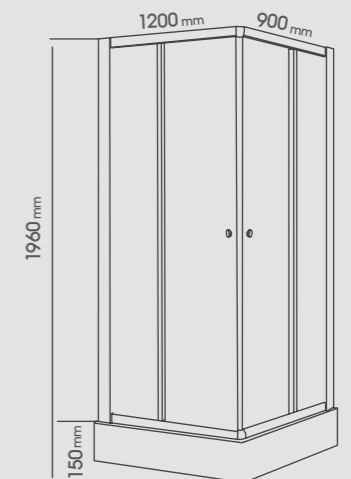

# MODEL 9090

Size: 900 \* 900 \* 150mm

## MODEL 8070S

Size: 800/700 \* 800/700 \* 280mm

## MODEL 9091

Size: 900 \* 900 \* 280mm

Shower Enclosure  
**Silver 2**

Size: 1700 \* 800 \* 2050mm

Shower Enclosure  
**Silver 1**

Size: 1200 \* 900 \* 1960mm